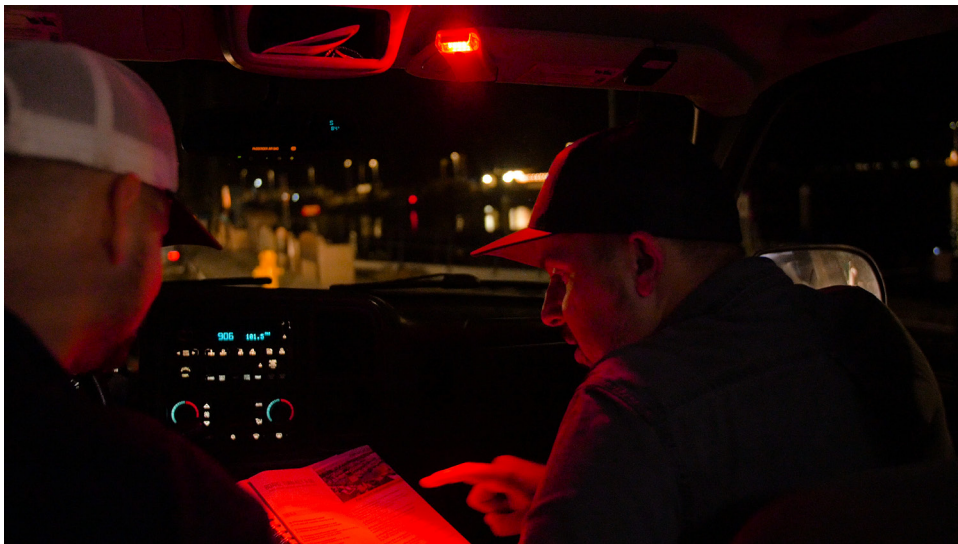

SCOUT SERIES IN ACTION

LIMITED LIFETIME WARRANTY

ASK ABOUT OUR DEMO PROGRAM
WWW.FOXFURY.COM | SALES@FOXFURY.COM | 760-945-4231