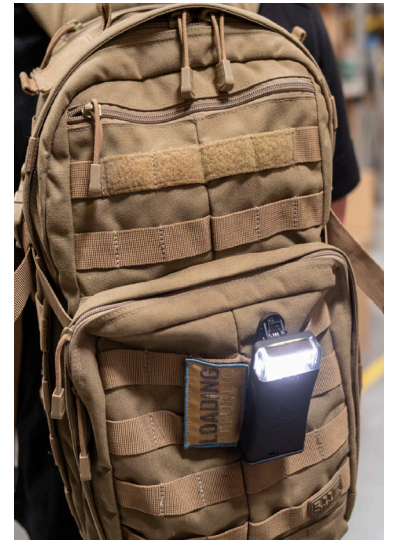

SCOUT SERIES IN ACTION

LIMITED LIFETIME WARRANTY

ASK ABOUT OUR DEMO PROGRAM
WWW.FOXFURY.COM | SALES@FOXFURY.COM | 760-945-4231