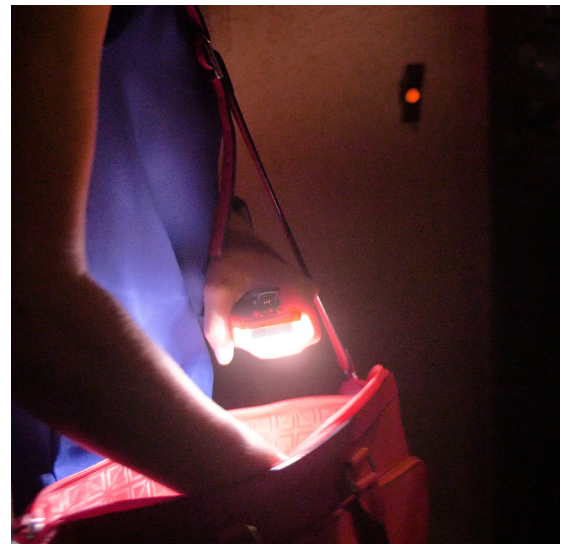

SCOUT SERIES IN ACTION

LIMITED LIFETIME WARRANTY

ASK ABOUT OUR DEMO PROGRAM
WWW.FOXFURY.COM | SALES@FOXFURY.COM | 760-945-4231