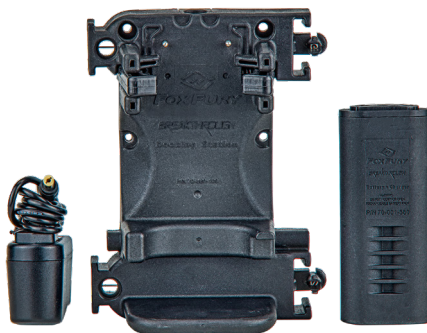

BT RECHARGEABLE KIT

FEATURES

- ❖ Compatible with BT2+ and BTS
- ❖ Includes docking station, rechargeable battery pack, and charger
- ❖ Connect multiple units by snapping them together
- ❖ Charge time: 2.5 hours

P/N 600-380BT